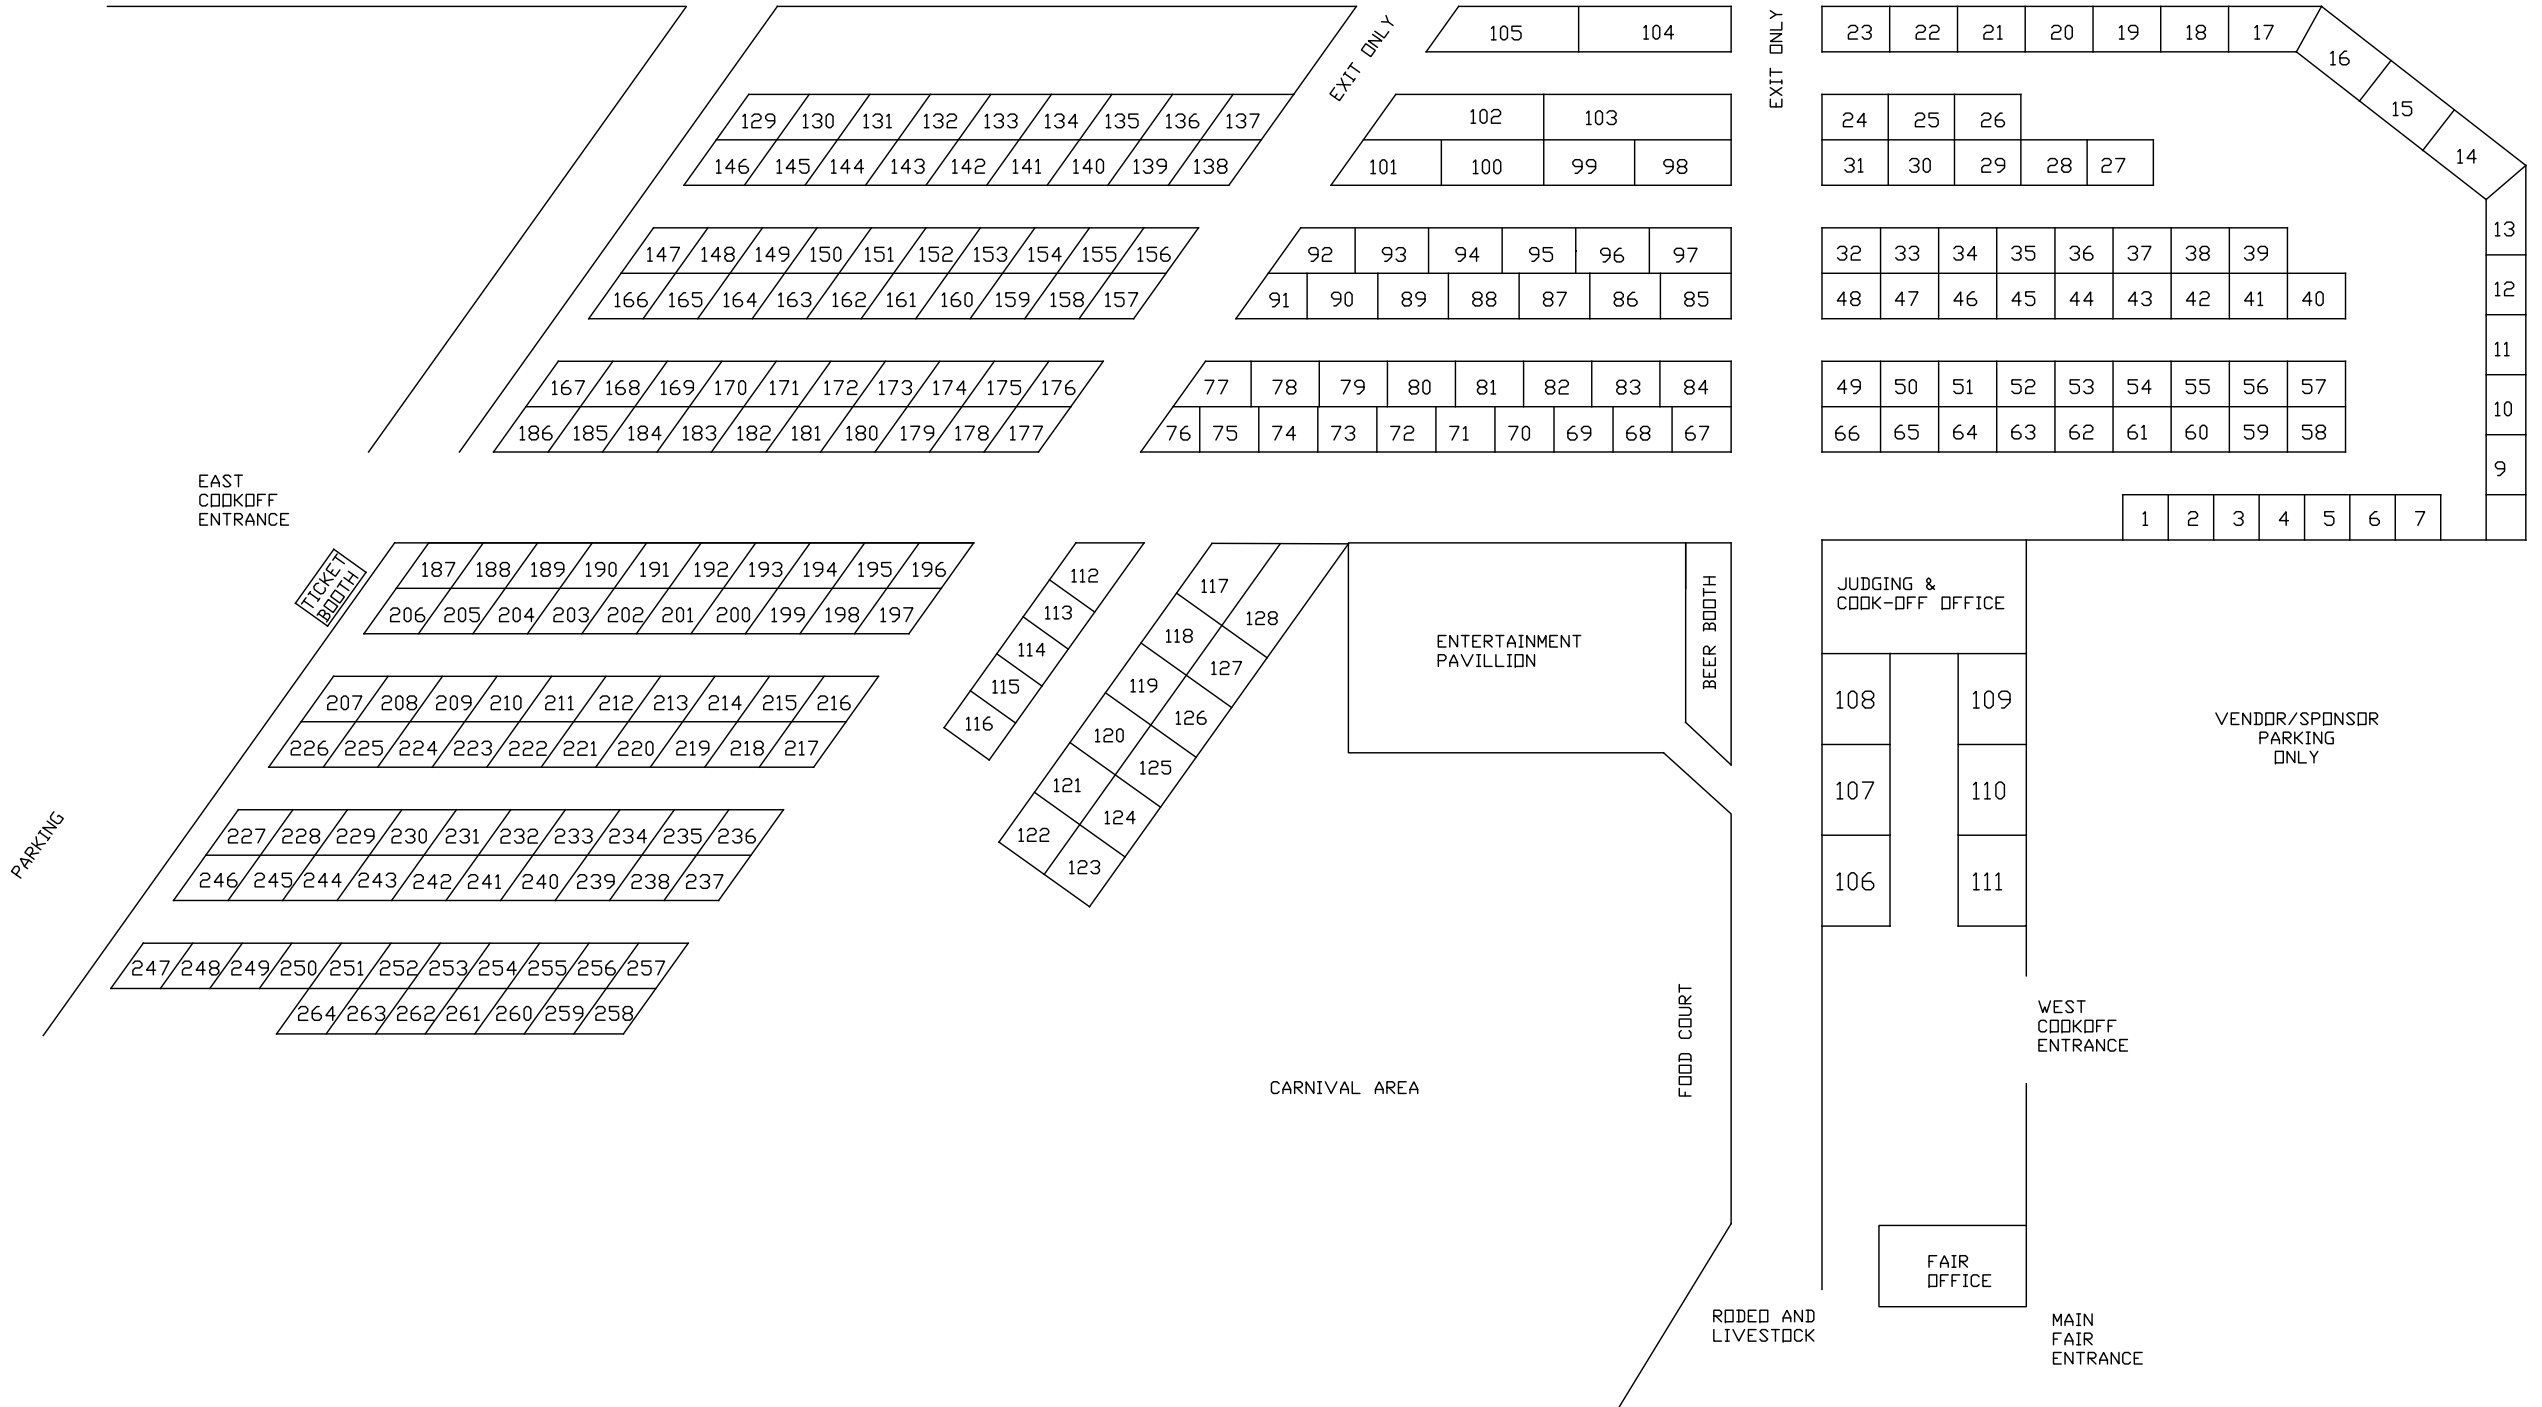

HIGHWAY 6

EAST COOKOFF ENTRANCE

TICKET BOOTH

PARKING

CARNIVAL AREA

ENTERTAINMENT PAVILLION

BEER BOOTH

FOOD COURT

RODED AND LIVESTOCK

JUDGING & COOK-OFF OFFICE

FAIR OFFICE

WEST COOKOFF ENTRANCE

MAIN FAIR ENTRANCE

VENDOR/SPONSOR PARKING ONLY

EXIT ONLY

EXIT ONLY